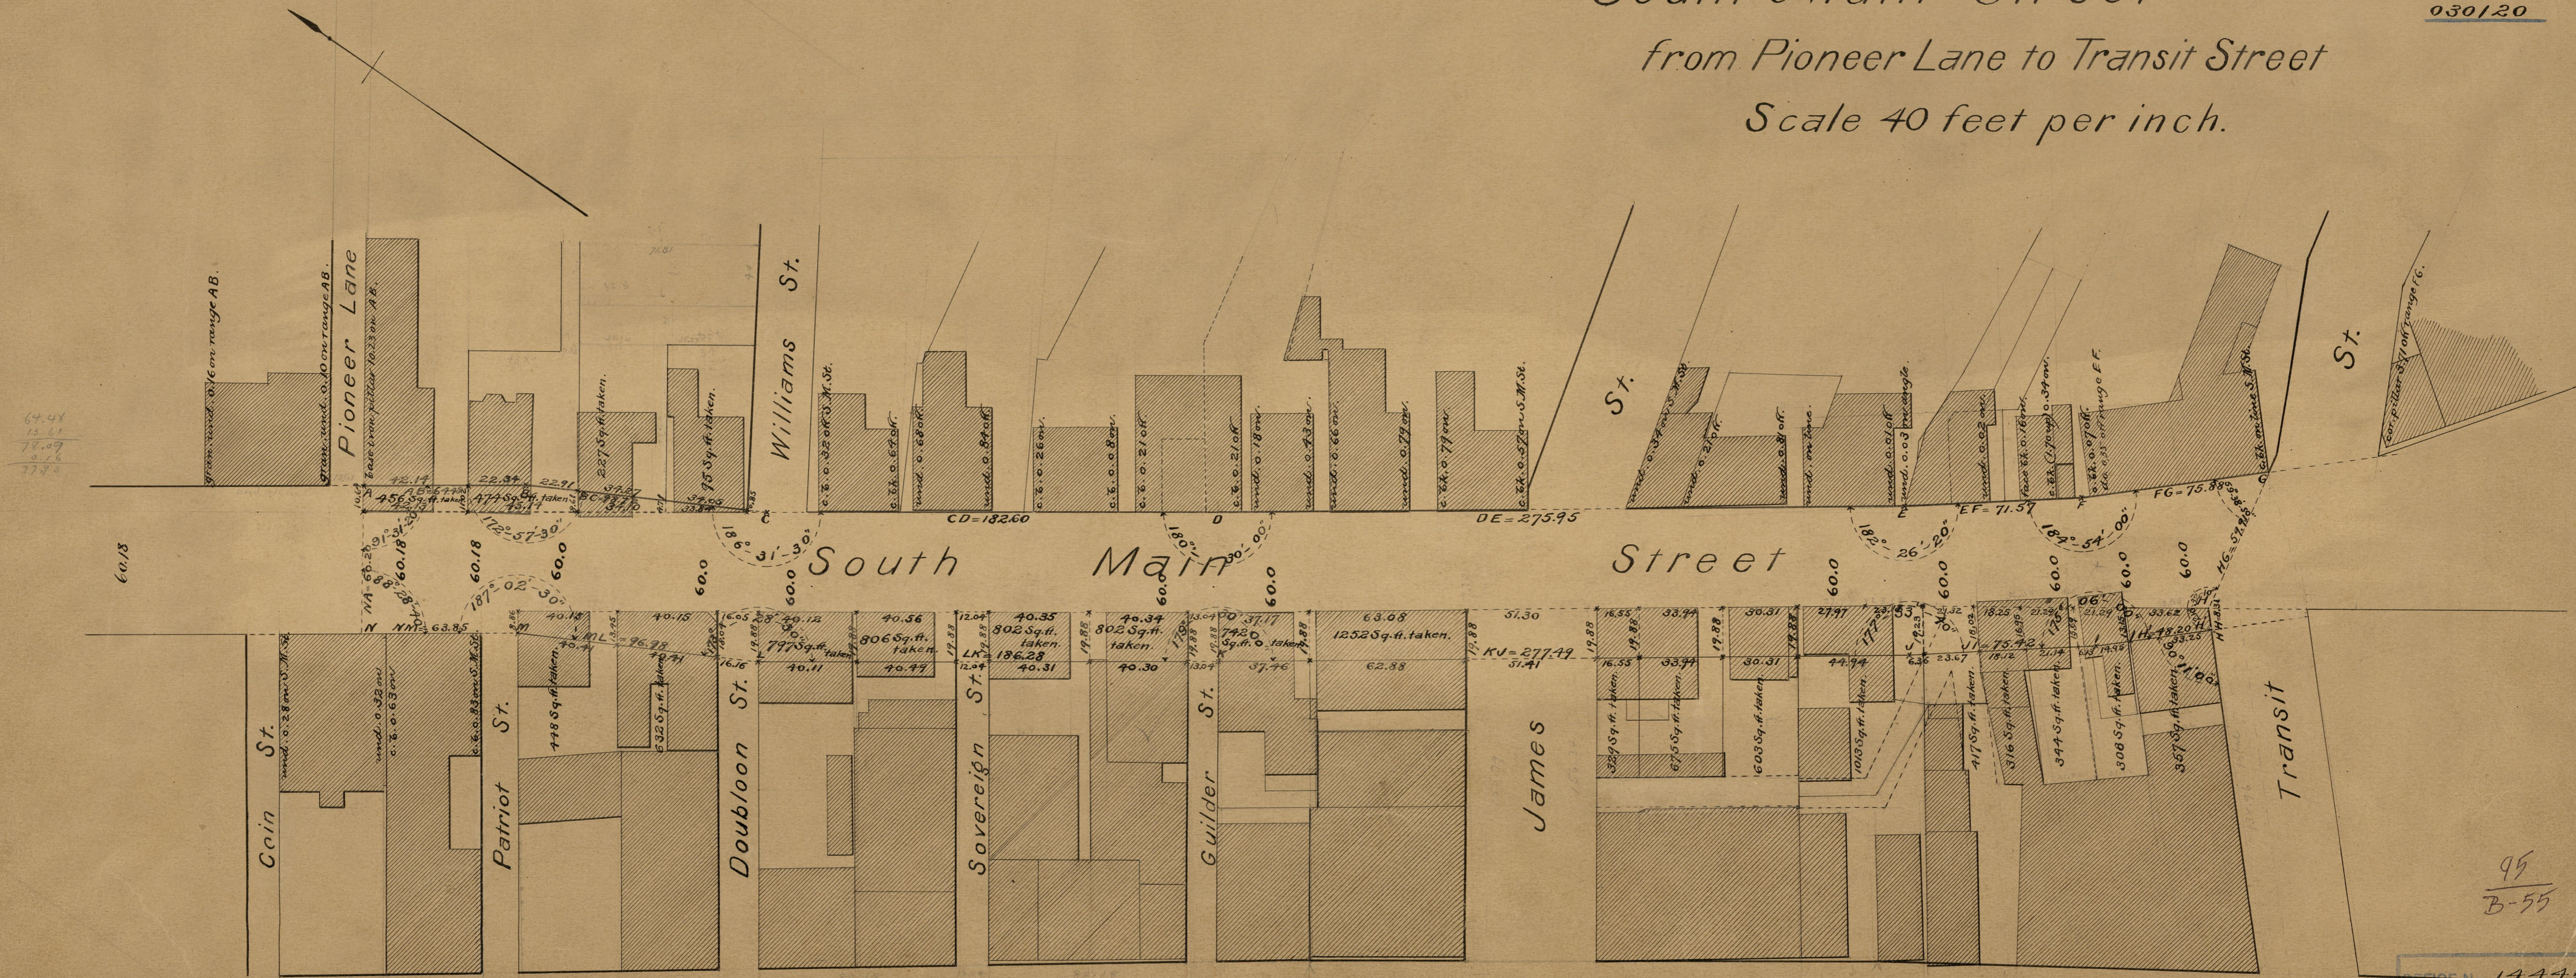

Map of
 South Main Street
 from Pioneer Lane to Transit Street
 Scale 40 feet per inch.

64.48
 13.61
 78.09
 0.16
 77.73

95
 B-55